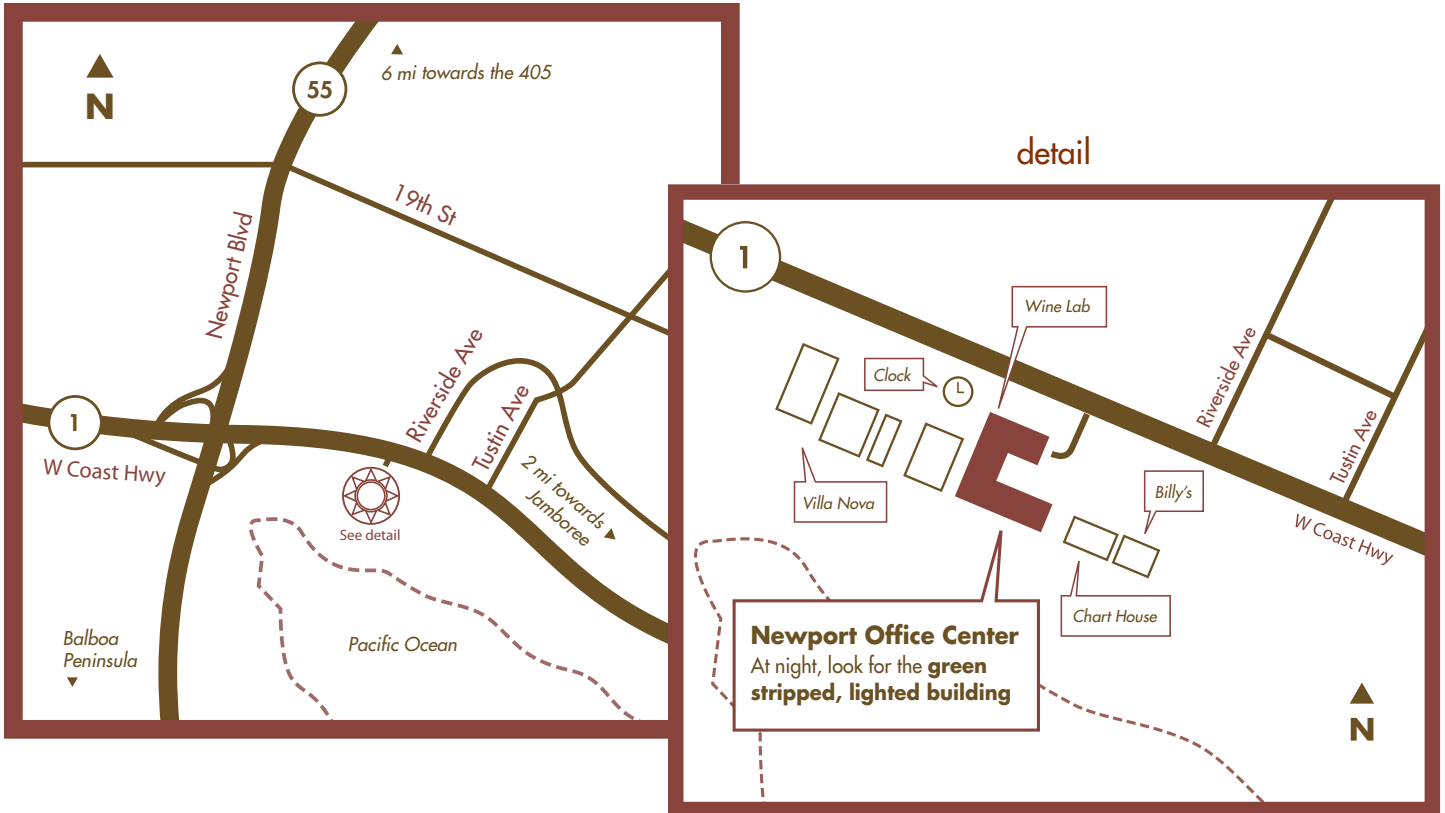

2901 W. Coast Hwy. Suite 200, Newport Beach, CA 92663
Showroom cell 310-779-7218
Office direct line 949-207-3448

*Showroom is located within
Newport Office Center*

2901 W. Coast Hwy. Suite 200

Parking is under the building. Take the Elevator to level two. I will validate your parking.

Exit the elevator to your right. Enter **Suite 200**.

From 9:00 am to 5:00 pm, Monday - Friday, the receptionist will direct you to my showroom.
After hours, I will meet you in the lobby. If the doors are locked, please call my cell number.