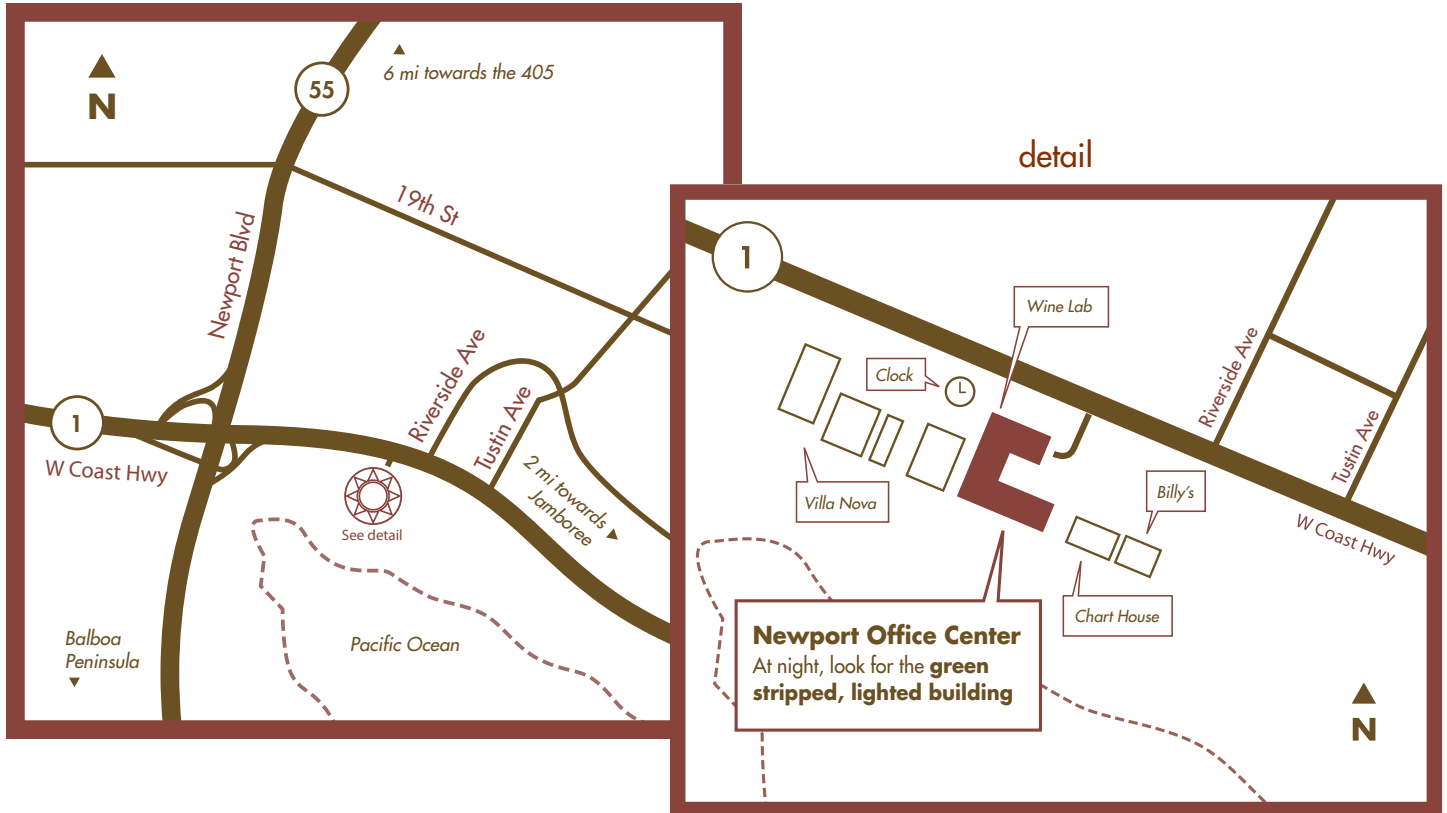

*Showroom is located within
Newport Office Center*

2901 W. Coast Hwy. Suite 200

Parking is under the building. Take the Elevator to level two. I will validate your parking.

Exit the elevator to your right. Enter **Suite 200**.

From 9:00 am to 5:00 pm, Monday - Friday, the receptionist will direct you to my showroom.
After hours, I will meet you in the lobby. If the doors are locked, please call my cell number.

*To reschedule your appointment, call **949-258-4365**
If you're lost or late please call my cell **310-779-7218***